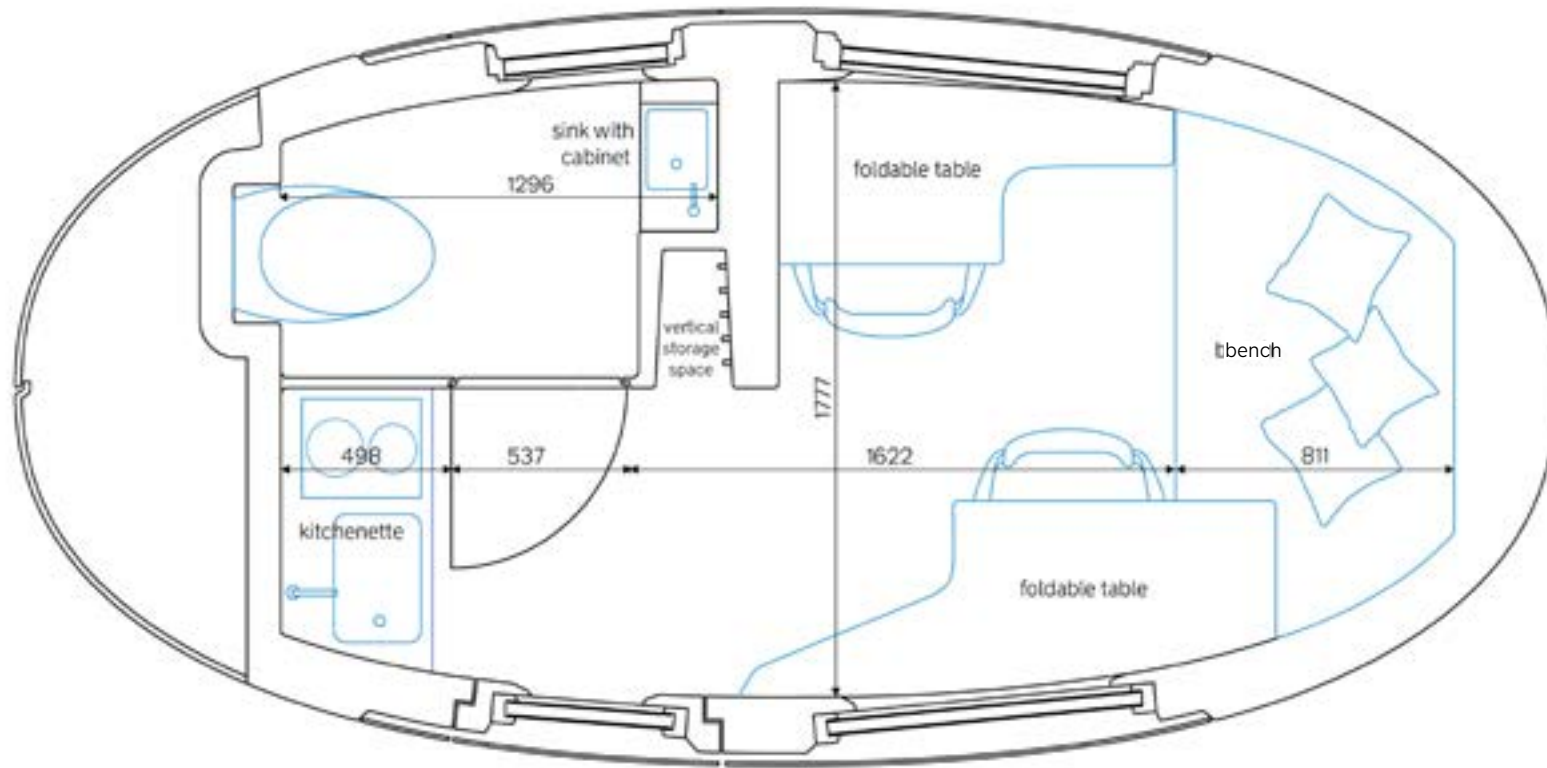

CUSTOMIZATION OPTIONS® FLOORPLAN HOME-OFFICE