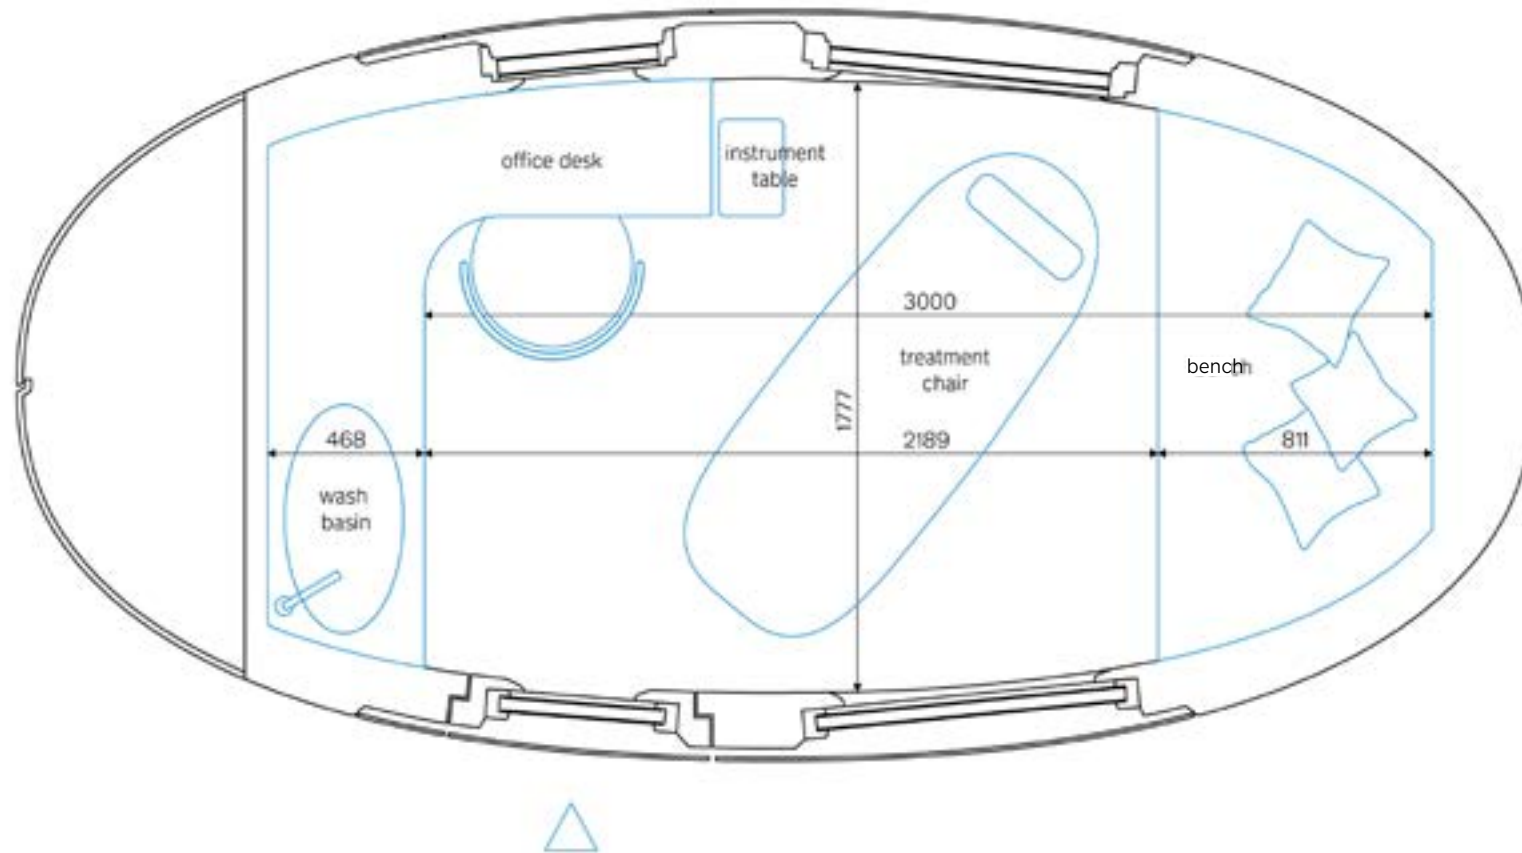

SPACE by ECOCAPSULE®

EXTERIOR

SPACE BY ECOCAPSULE® FEATURES

SPACE by Ecocapsule is very variable micro-unit offering 6.3 m² of inner space. It has a practical use e.g. as a home-office, a sales place, an extra room for a house or a cottage. It can become a houseboat (if adding a pontoon) or you can have it as an additional unit for Ecocapsule ORIGINAL. SPACE enlarges its capacity to 4-5 people, which makes it also a great virus-free accommodation option for hotels and resorts.

*Prices do not include VAT

CUSTOMIZATION OPTIONS® FLOORPLAN HOME-OFFICE

CUSTOMIZATION OPTIONS®
CALCULATION
HOME-OFFICE

TYPE	INTERIOR	PRICE
<p>HOME-OFFICE VERSION (capacity for 2 people)</p>	<ul style="list-style-type: none"> - two office desks - kitchen, stove included, running water, sink with a tub usable as a shower head, smart control - bathroom with ecological toilet, running water sink with tub usable as shower head, smart control - plywood bench 	<p>100 400€</p>

*The final price will be calculated after specifying all the requirements of a customer regarding the interior.

**Prices do not include VAT

CUSTOMIZATION OPTIONS® FLOORPLAN DOCTOR'S OFFICE

CUSTOMIZATION OPTIONS®
CALCULATION
DOCTOR'S OFFICE