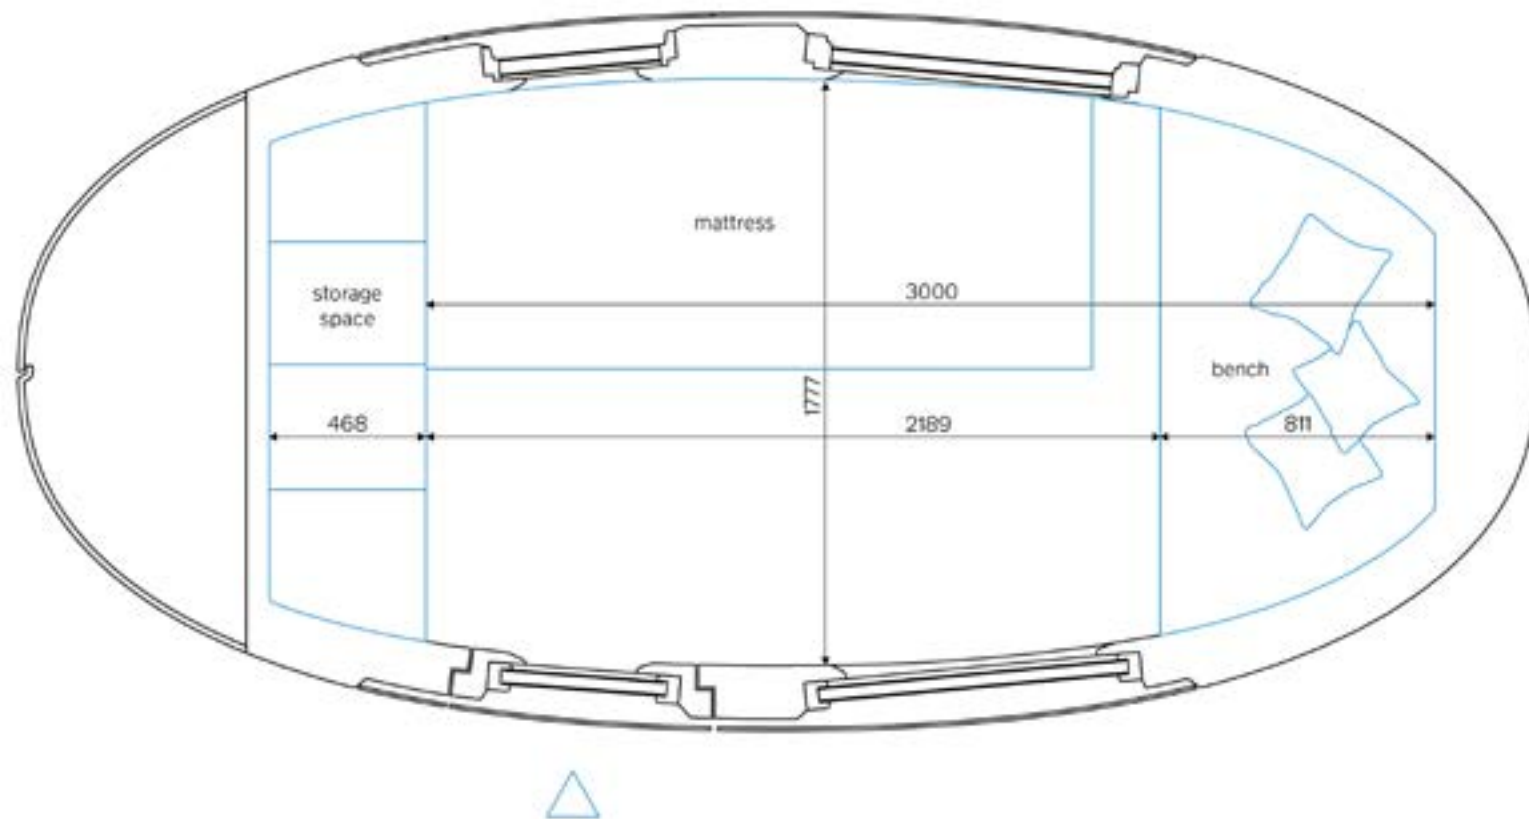

SPACE BY ECOCAPSULE® FLOORPLAN BASIC VERSION